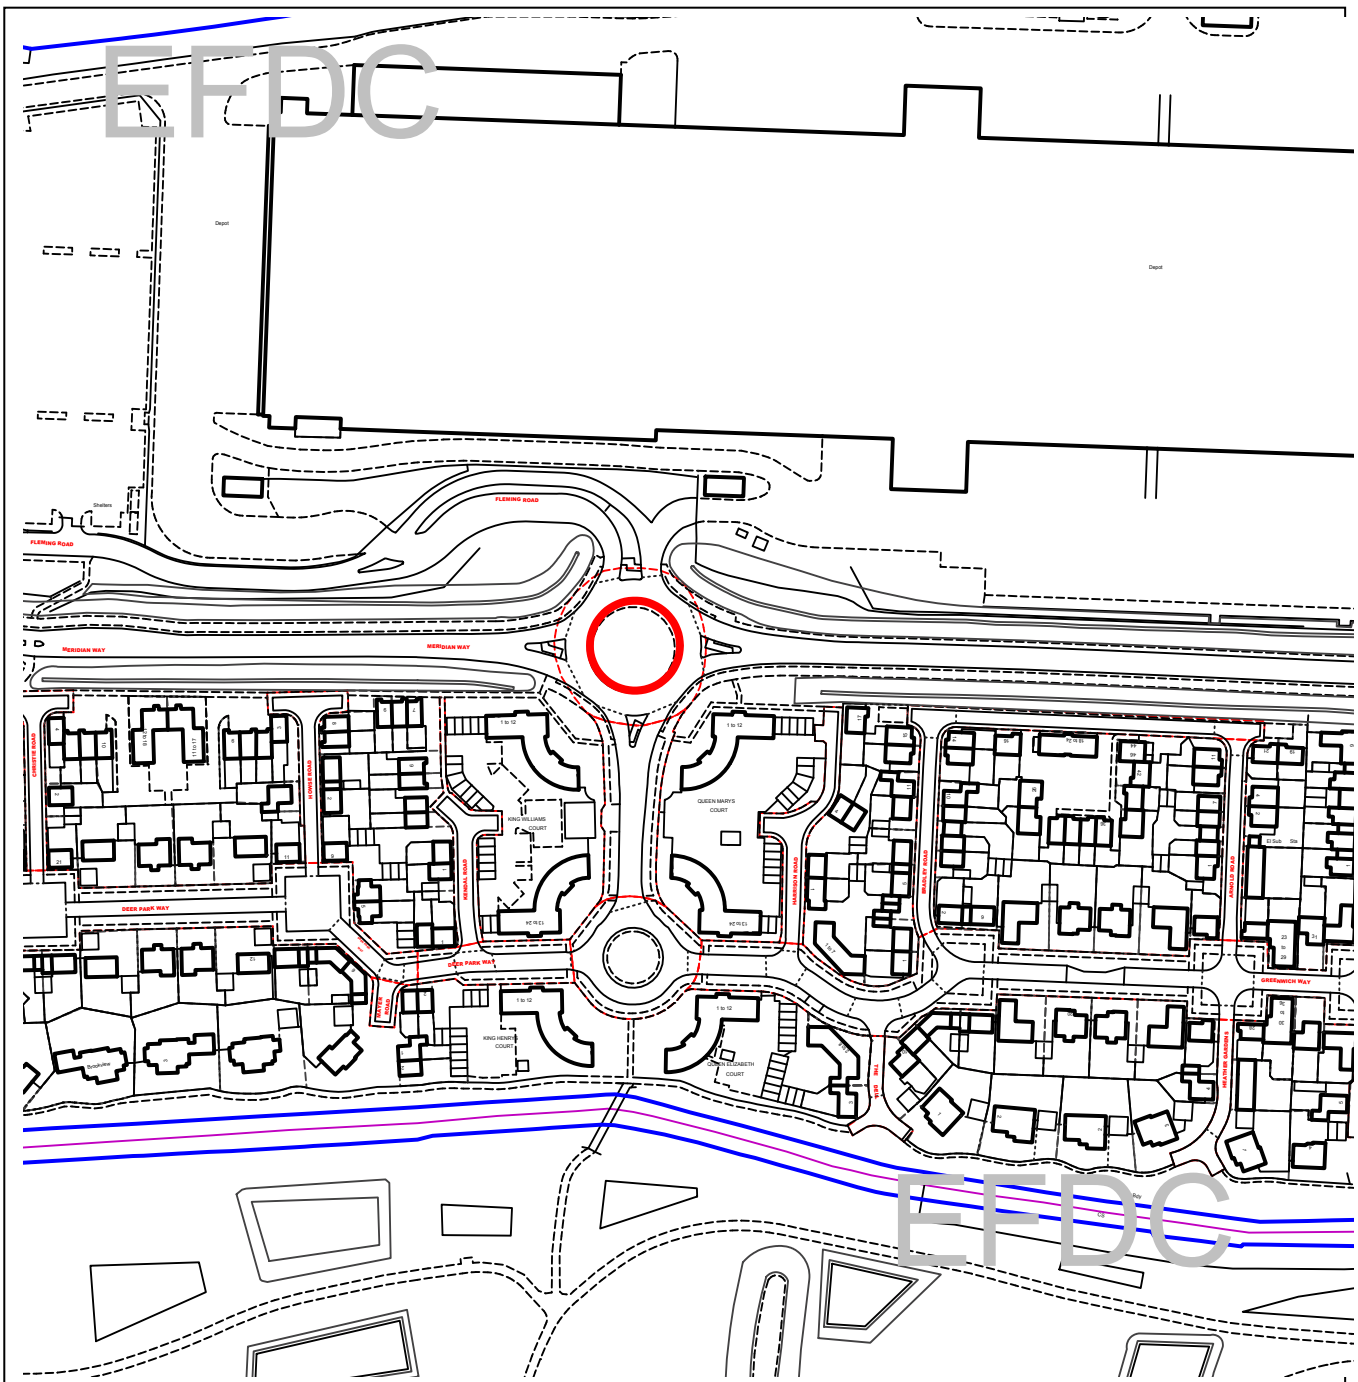

Epping Forest District Council

District Development Committee

The material contained in this plot has been reproduced from an Ordnance Survey map with the permission of the Controller of Her Majesty's Stationery. (c) Crown Copyright. Unauthorised reproduction infringes Crown Copyright and may lead to prosecution or civil proceedings.

EFDC licence No.100018534

Agenda Item Number:	8
Application Number:	EPF/2432/08
Site Name:	Roundabout, Lower Island Way, (Meridian Way)
Scale of Plot:	1/2500